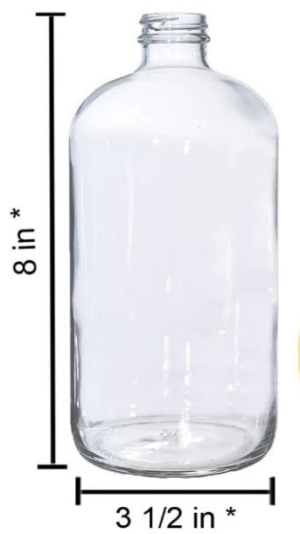

Anti-theft Bottle Lids
Food grade material sealed cap
Good sealing performance does not leak

Mouth Diameter: 45mm

C: 300ml

C: 500ml

Round Glass Juice Bottle with metal screw caps.

Boston Round Glass Juice Bottle 8oz 16oz 32oz

32oz 1000ml

Round Glass Juice Bottle 100ml 280ml 350ml 500ml

Slim Tall Round Juice Beverage Bottle with Twist Off Cap 10oz 300ml

310ml