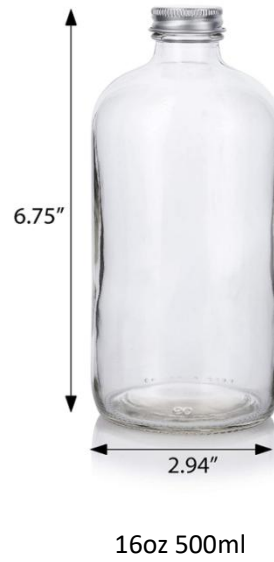

Anti-theft Bottle Lids
Food grade material sealed cap
Good sealing performance does not leak

Mouth Diameter: 45mm

C: 300ml

C: 500ml

Round Glass Juice Bottle with metal screw caps.

Boston Round Glass Juice Bottle 8oz 16oz 32oz

32oz 1000ml

Round Glass Juice Bottle 100ml 280ml 350ml 500ml

Slim Tall Round Juice Beverage Bottle with Twist Off Cap 10oz 300ml

310ml