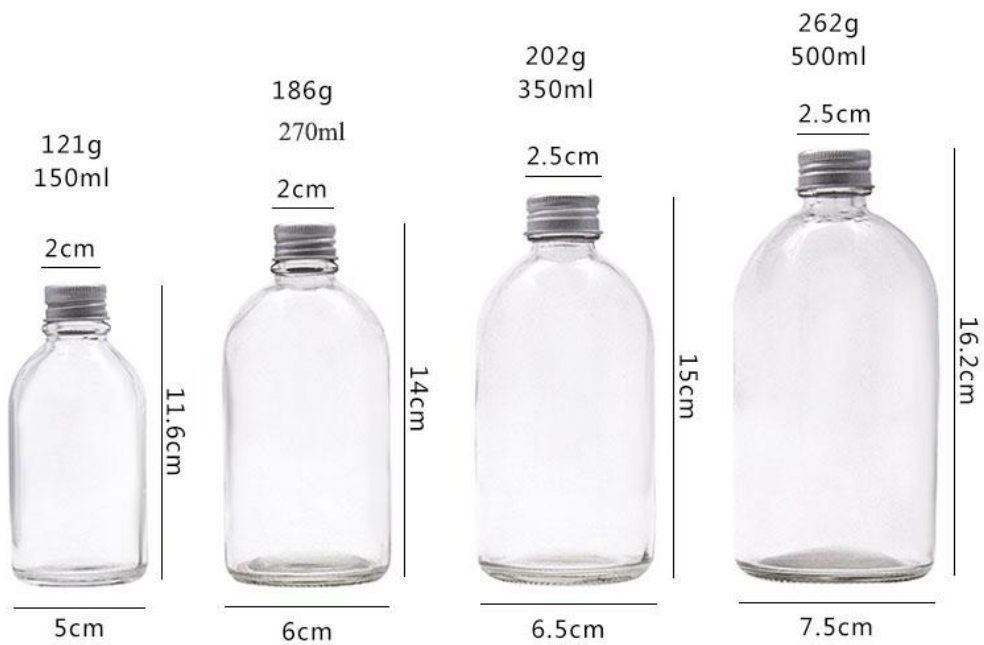

Anti-theft Bottle Lids
Food grade material sealed cap
Good sealing performance does not leak

Mouth Diameter: 45mm

C: 300ml

C: 500ml

Round Glass Juice Bottle with metal screw caps.

Boston Round Glass Juice Bottle 8oz 16oz 32oz

32oz 1000ml

Round Glass Juice Bottle 100ml 280ml 350ml 500ml

Slim Tall Round Juice Beverage Bottle with Twist Off Cap 10oz 300ml

310ml