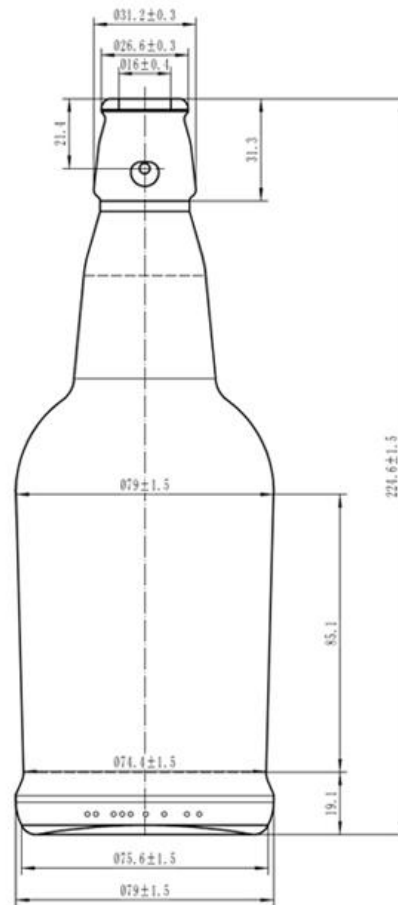

Capacity	Height (H)	Diameter (D)	Mouth
60ml	112mm	46mm	29mm
100ml	129mm	49mm	29mm
250ml	199mm	59mm	29mm
500ml	269mm	70mm	29mm
750ml	293mm	78mm	29mm
1000ml	317mm	95mm	29mm

Capacity	Height (H)	Diameter (D)	Mouth
250ml	199mm	55mm	29mm
500ml	280mm	65mm	29mm
1000ml	320mm	70mm	29mm

1000ml

750ml

500ml

330ml

330ml

Capacity	Height (H)	Diameter (D)	Mouth
Stubby 330ml	188mm	70mm	29mm
Regular 330ml	220mm	62mm	29mm
Regular 500ml	255mm	70mm	29mm
Regular 750ml	318mm	79mm	29mm
Regular 1000ml	296mm	85mm	29mm

Capacity	Height (H)	Diameter (D)	Mouth
Grolsh 500ml	225mm	79mm	30mm

Capacity	Height (H)	Diameter (D)	Mouth
350ml	204mm	74mm	20mm
500ml	233mm	79mm	20mm

Capacity	Height (H)	Diameter (D)	Mouth
350ml	217mm	73mm	29mm
500ml	230mm	83mm	29mm